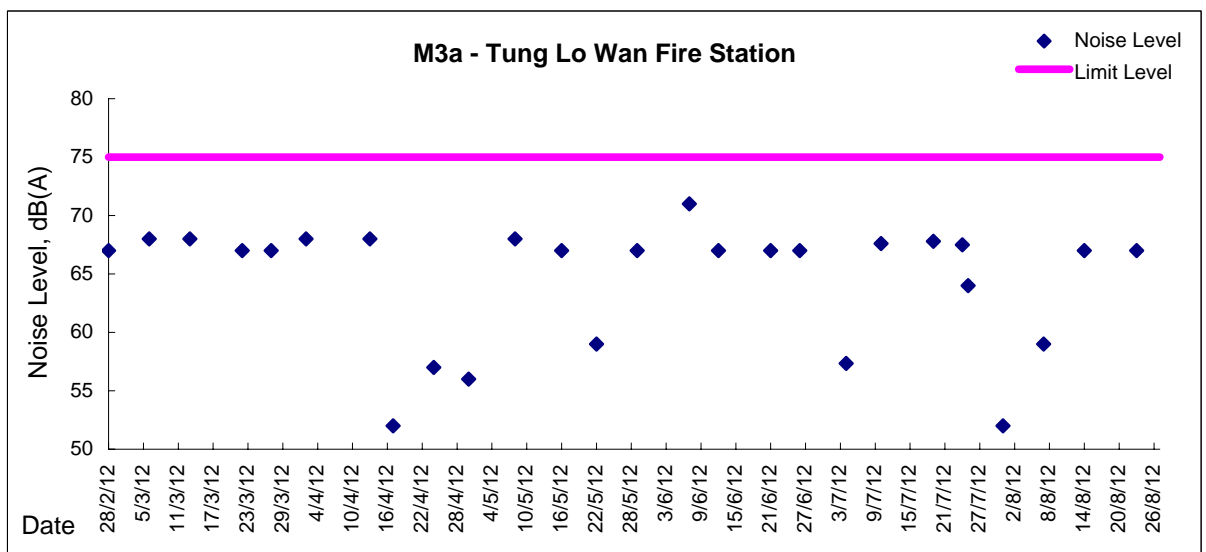

Graphic Presentation of Noise Monitoring Result

Day Time (0700 - 1900hrs on normal weekdays)

Graphic Presentation of Noise Monitoring Result

Day Time (0700 - 1900hrs on normal weekdays)