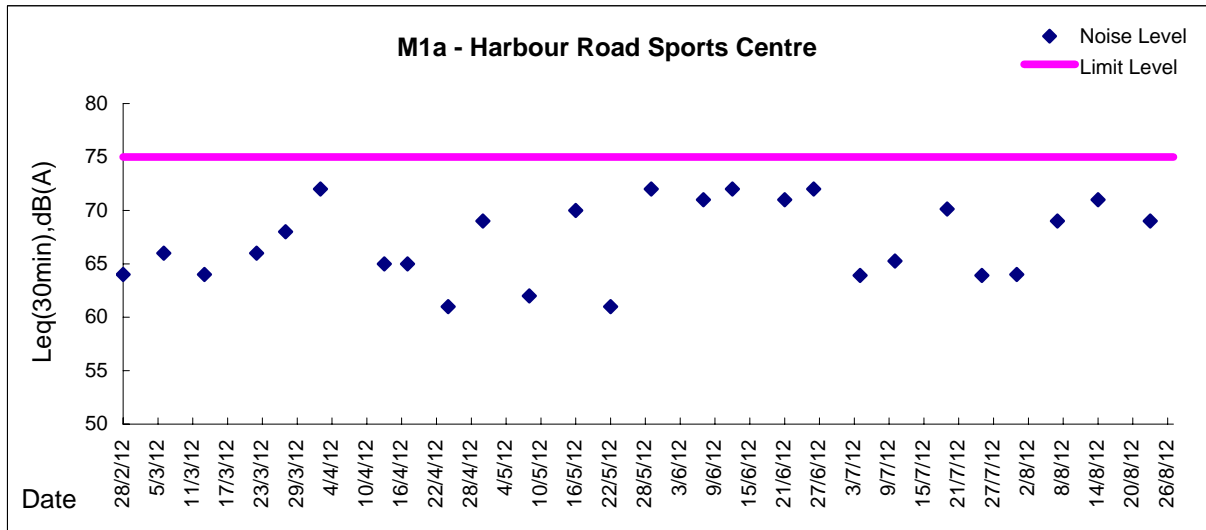

Graphic Presentation of Noise Monitoring Result

Day Time (0700 - 1900hrs on normal weekdays)

Graphic Presentation of Noise Monitoring Result

Day Time (0700 - 1900hrs on normal weekdays)