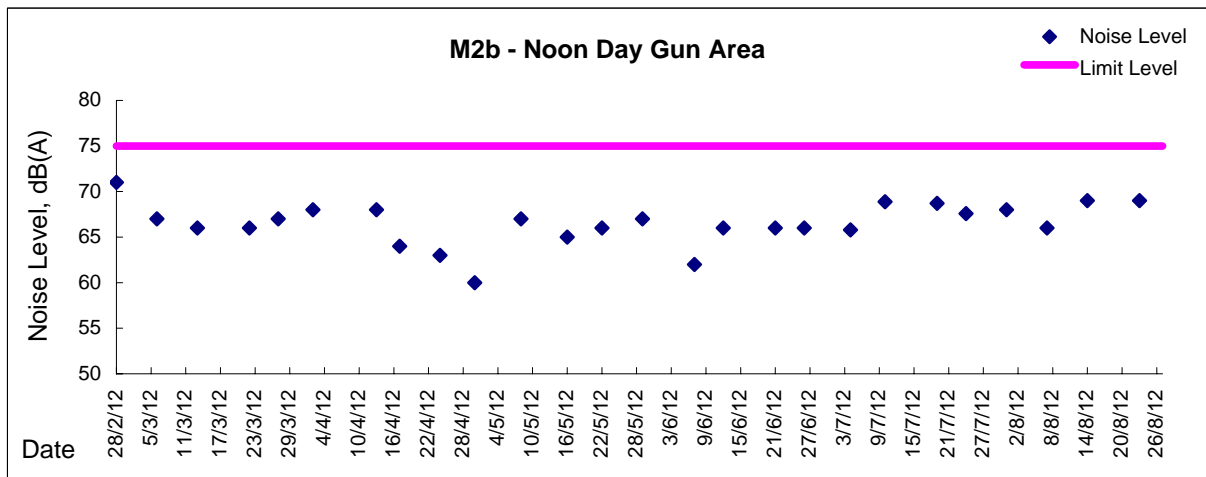

Graphic Presentation of Noise Monitoring Result

Day Time (0700 - 1900hrs on normal weekdays)

Graphic Presentation of Noise Monitoring Result

Day Time (0700 - 1900hrs on normal weekdays)